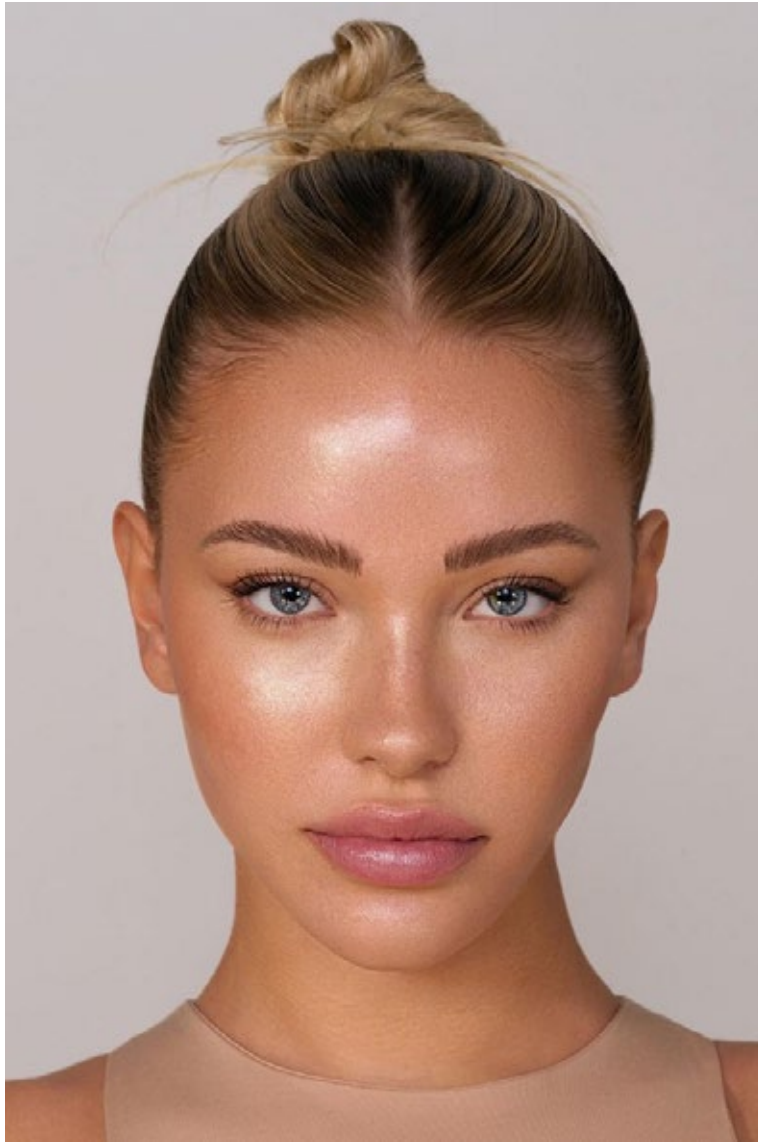

muumaa

MODEL MANAGEMENT

Angelia Aldinger

Height: 5'5.5" / 166 cm | Bust: 37.5" / 95 cm | Waist: 27.5" / 70 cm | Hips: 37.5" / 95 cm | Shoes: 4UK / 37EU | Hair: Blond | Eyes: Blue

muumaa

MODEL MANAGEMENT

Angelia Aldinger

Height: 5'5.5" / 166 cm | Bust: 37.5" / 95 cm | Waist: 27.5" / 70 cm | Hips: 37.5" / 95 cm | Shoes: 4UK / 37EU | Hair: Blond | Eyes: Blue

muumaa

MODEL MANAGEMENT

Angelia Aldinger

Height: 5'5.5" / 166 cm | Bust: 37.5" / 95 cm | Waist: 27.5" / 70 cm | Hips: 37.5" / 95 cm | Shoes: 4UK / 37EU | Hair: Blond | Eyes: Blue