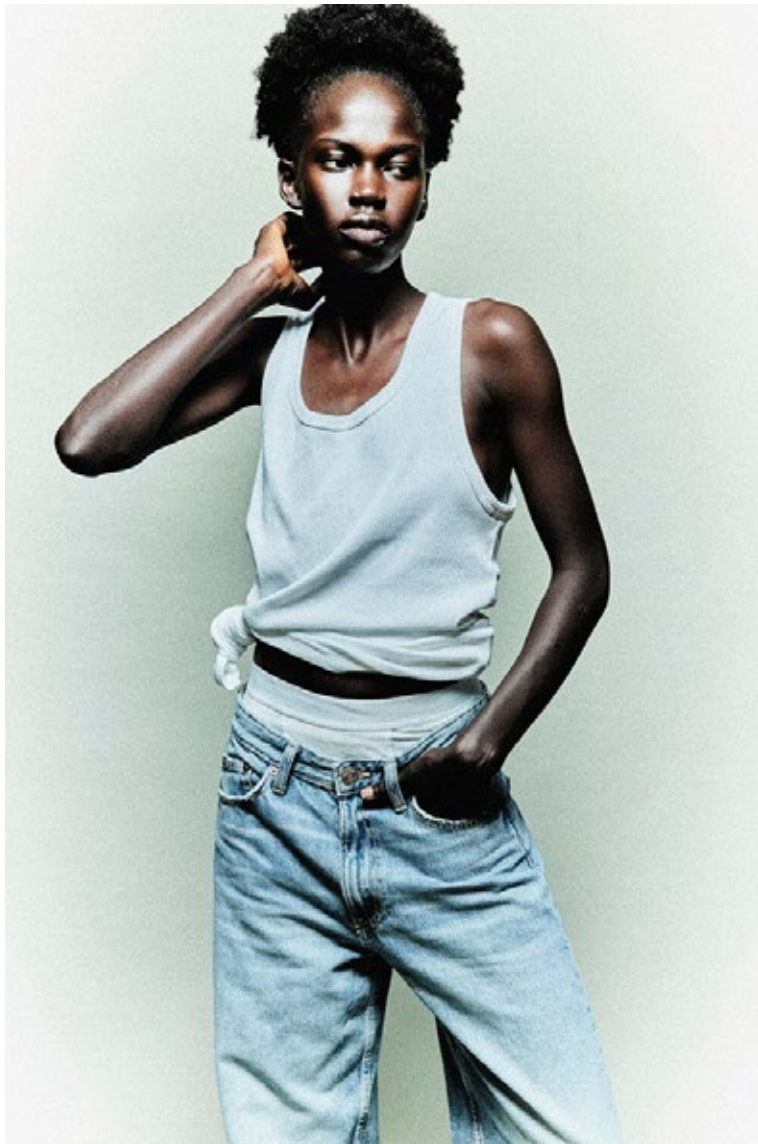

muumaa

MODEL MANAGEMENT

Anyieth Ayor

Height: 5'8.5" / 174 cm | Bust: 30" / 76 cm | Waist: 24" / 61 cm | Hips: 34" / 86 cm | Shoes: 6.5UK / 40EU | Hair: Black | Eyes: Black

muumaa

MODEL MANAGEMENT

Anyieth Ayor

Height: 5'8.5" / 174 cm | Bust: 30" / 76 cm | Waist: 24" / 61 cm | Hips: 34" / 86 cm | Shoes: 6.5UK / 40EU | Hair: Black | Eyes: Black

muumaa

MODEL MANAGEMENT

Anyieth Ayor

Height: 5'8.5" / 174 cm | Bust: 30" / 76 cm | Waist: 24" / 61 cm | Hips: 34" / 86 cm | Shoes: 6.5UK / 40EU | Hair: Black | Eyes: Black