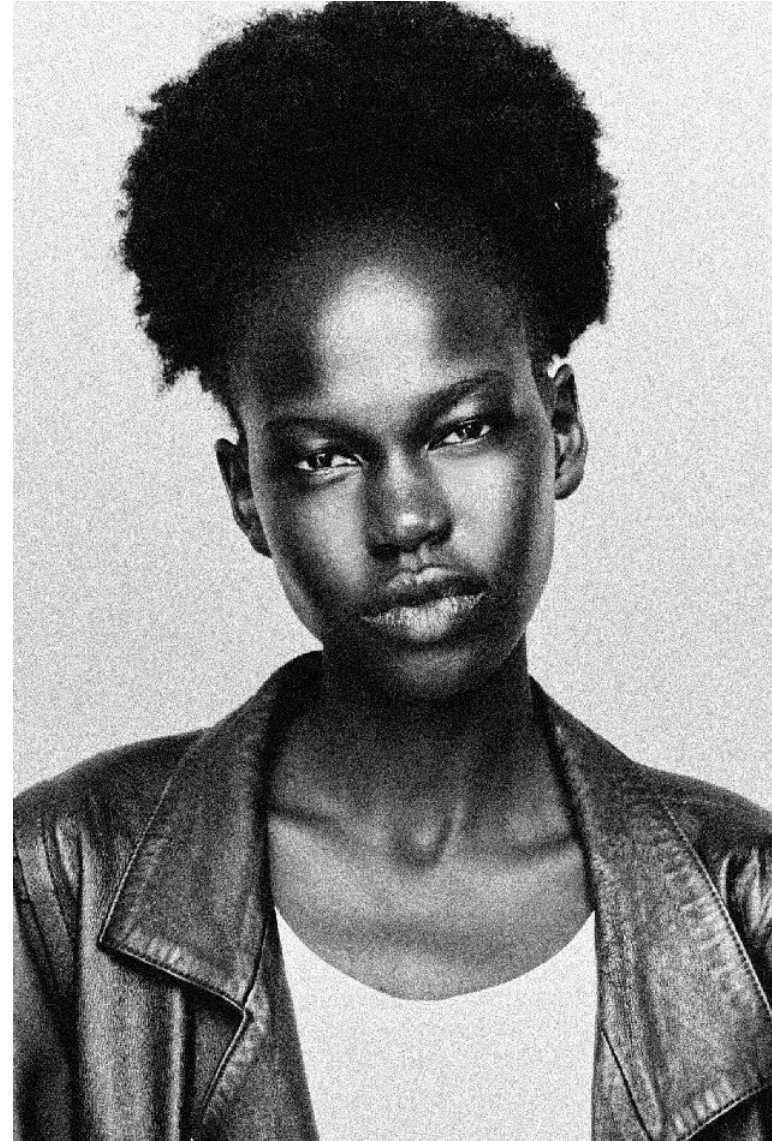

muumaa

MODEL MANAGEMENT

Anyieth Ayor

Height: 5'8.5" / 174 cm | Bust: 30" / 76 cm | Waist: 24" / 61 cm | Hips: 34" / 86 cm | Shoes: 6.5UK / 40EU | Hair: Black | Eyes: Black