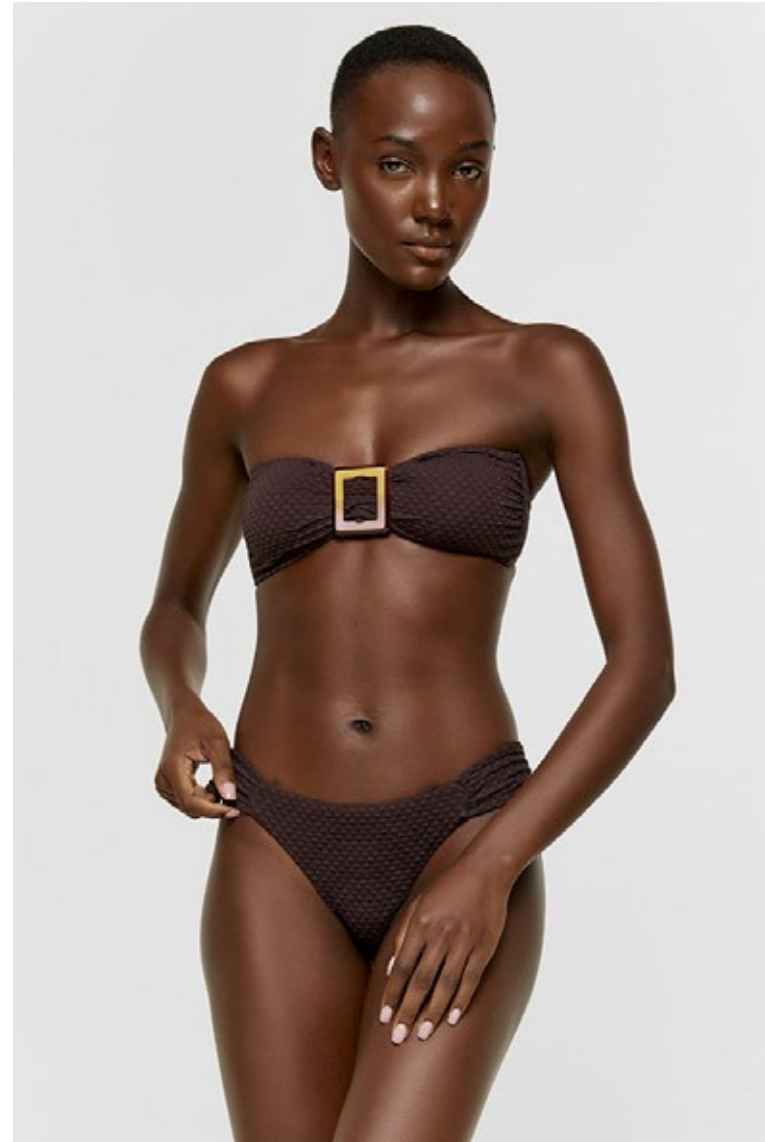

muumaa

MODEL MANAGEMENT

Asiko Lela

Height: 5'7 / 170 cm | Bust: 33" / 84 cm | Waist: 24.5" / 62 cm | Hips: 35.5" / 90cm | Shoes: 6UK / 39.5EU | Hair: Black | Eyes: Black

muumaa

MODEL MANAGEMENT

Asiko Lela

Height: 5'7 / 170 cm | Bust: 33" / 84 cm | Waist: 24.5" / 62 cm | Hips: 35.5" / 90cm | Shoes: 6UK / 39.5EU | Hair: Black | Eyes: Black