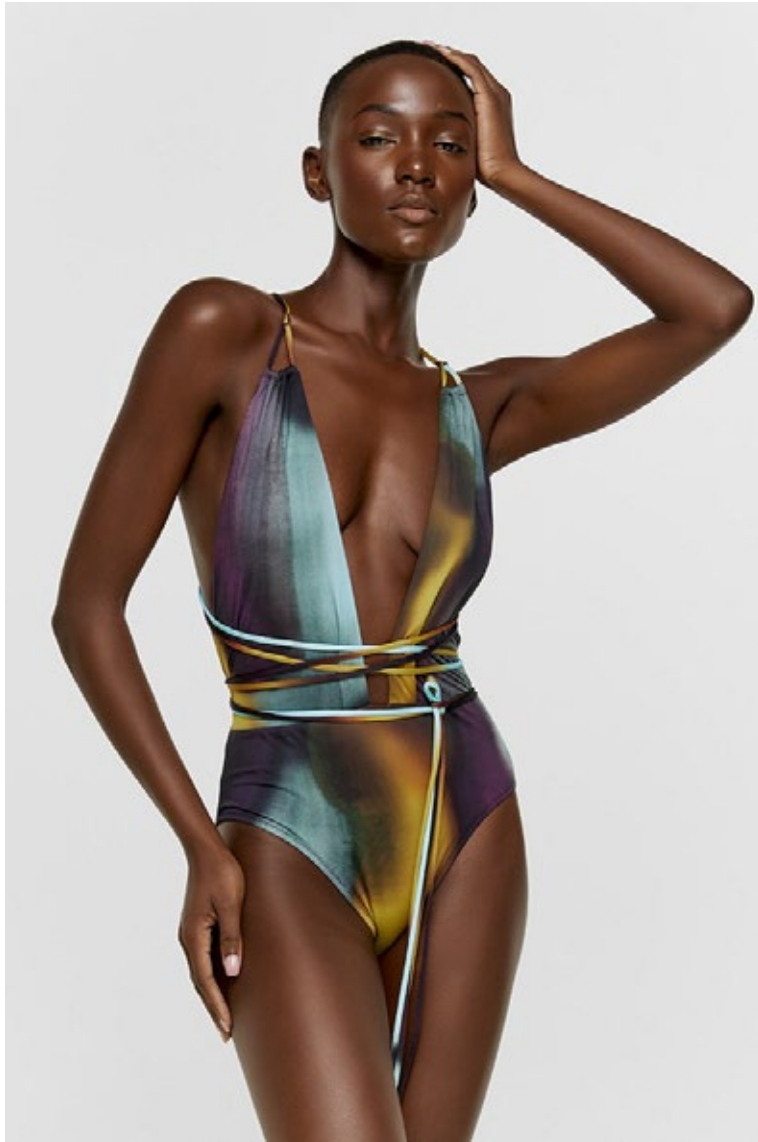

muumaa

MODEL MANAGEMENT

Asiko Lela

Height: 5'7 / 170 cm | Bust: 33" / 84 cm | Waist: 24.5" / 62 cm | Hips: 35.5" / 90cm | Shoes: 6UK / 39.5EU | Hair: Black | Eyes: Black