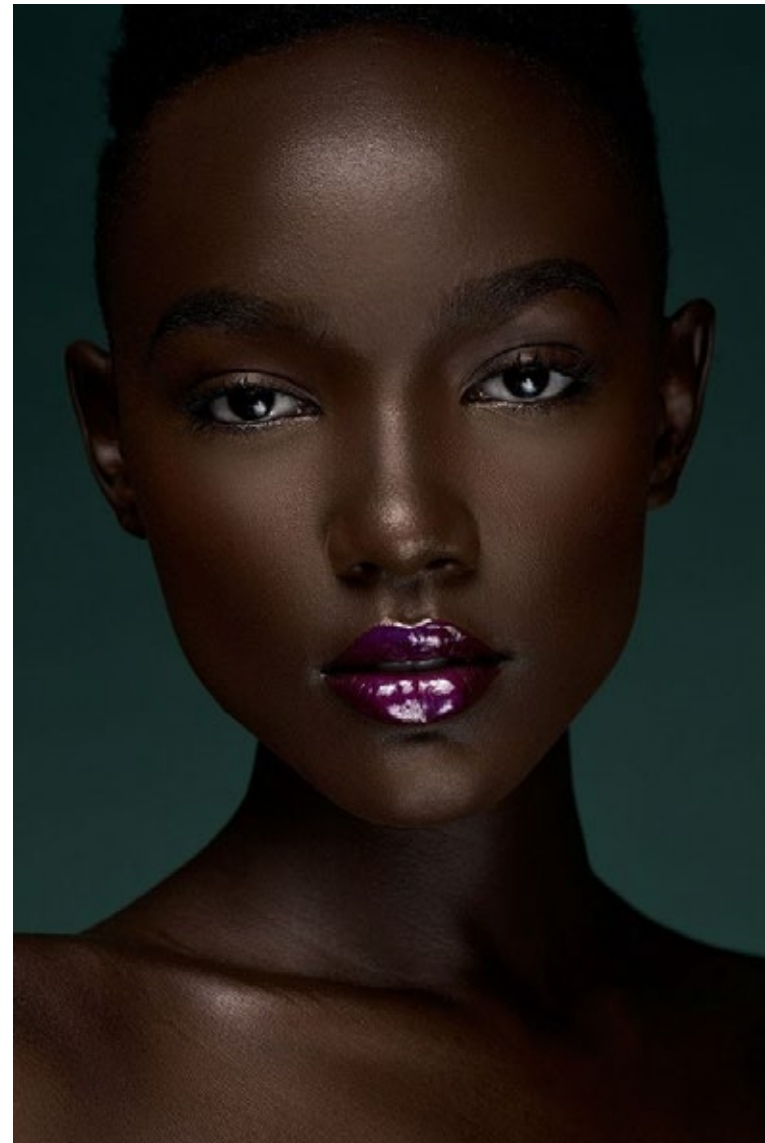

muumaa

MODEL MANAGEMENT

Asiko Lela

Height: 5'7 / 170 cm | Bust: 33" / 84 cm | Waist: 24.5" / 62 cm | Hips: 35.5" / 90cm | Shoes: 6UK / 39.5EU | Hair: Black | Eyes: Black