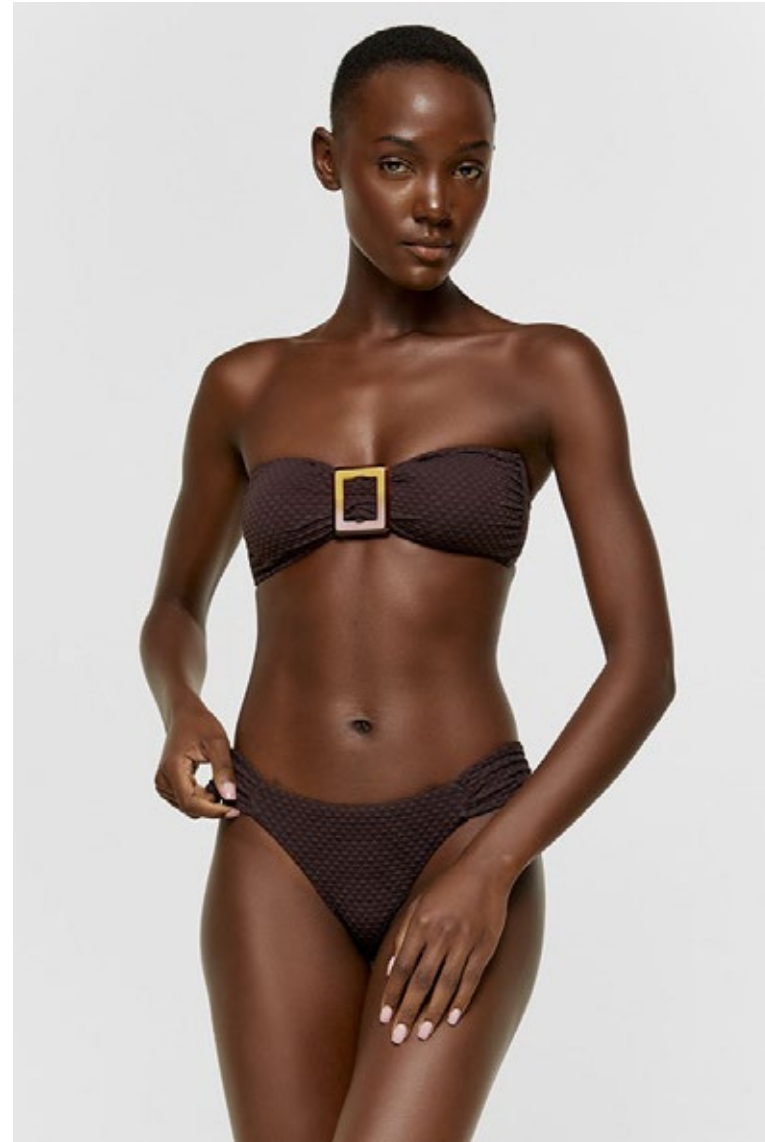

muumaa

MODEL MANAGEMENT

Asiko Lela

Height: 5'7 / 170 cm | Bust: 33" / 84 cm | Waist: 24.5" / 62 cm | Hips: 35.5" / 90cm | Shoes: 6UK / 39.5EU | Hair: Black | Eyes: Black