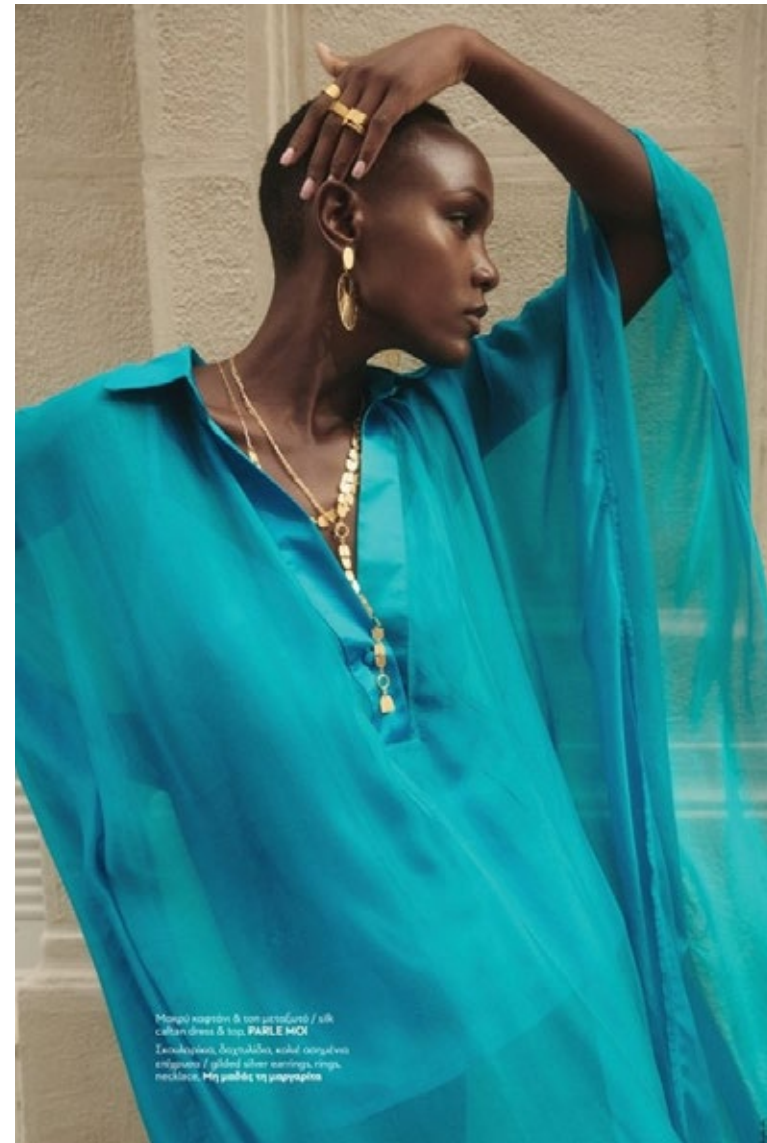

Asiko Lela

Height: 5'7 / 170 cm | Bust: 33" / 84 cm | Waist: 24.5" / 62 cm | Hips: 35.5" / 90cm | Shoes: 6UK / 39.5EU | Hair: Black | Eyes: Black