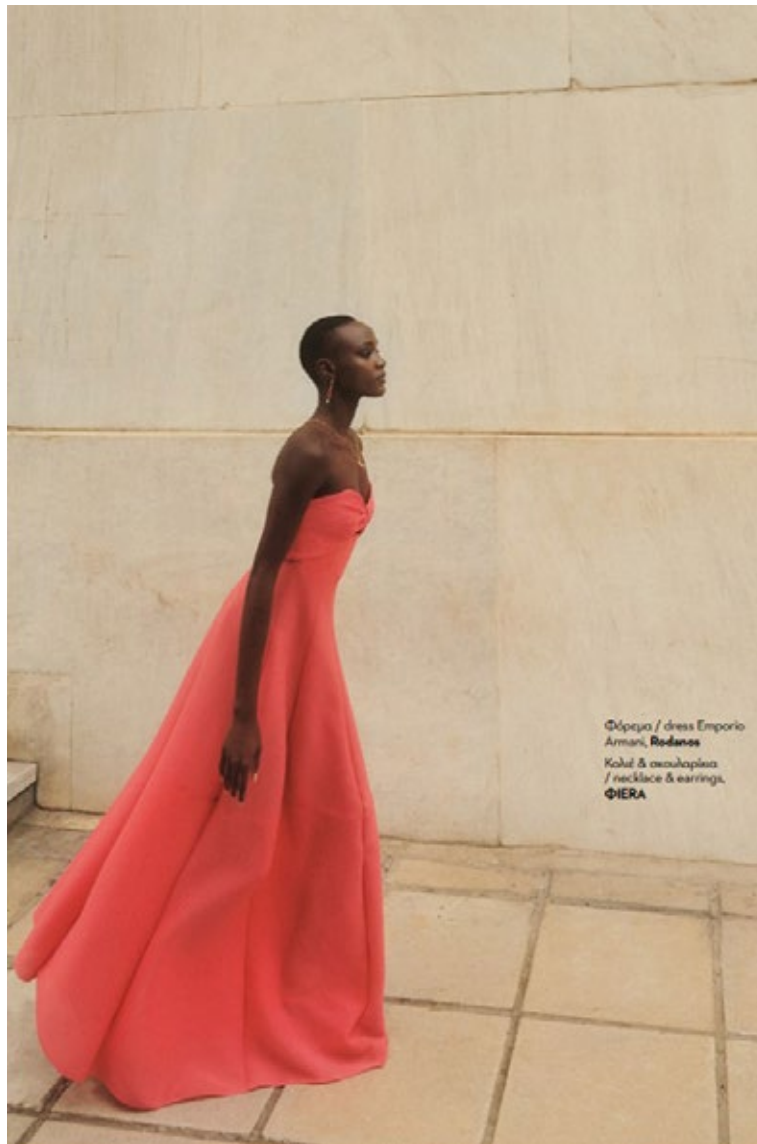

muumaa

MODEL MANAGEMENT

Asiko Lela

Height: 5'7 / 170 cm | Bust: 33" / 84 cm | Waist: 24.5" / 62 cm | Hips: 35.5" / 90cm | Shoes: 6UK / 39.5EU | Hair: Black | Eyes: Black

muumaa

MODEL MANAGEMENT

Asiko Lela

Height: 5'7 / 170 cm | Bust: 33" / 84 cm | Waist: 24.5" / 62 cm | Hips: 35.5" / 90cm | Shoes: 6UK / 39.5EU | Hair: Black | Eyes: Black