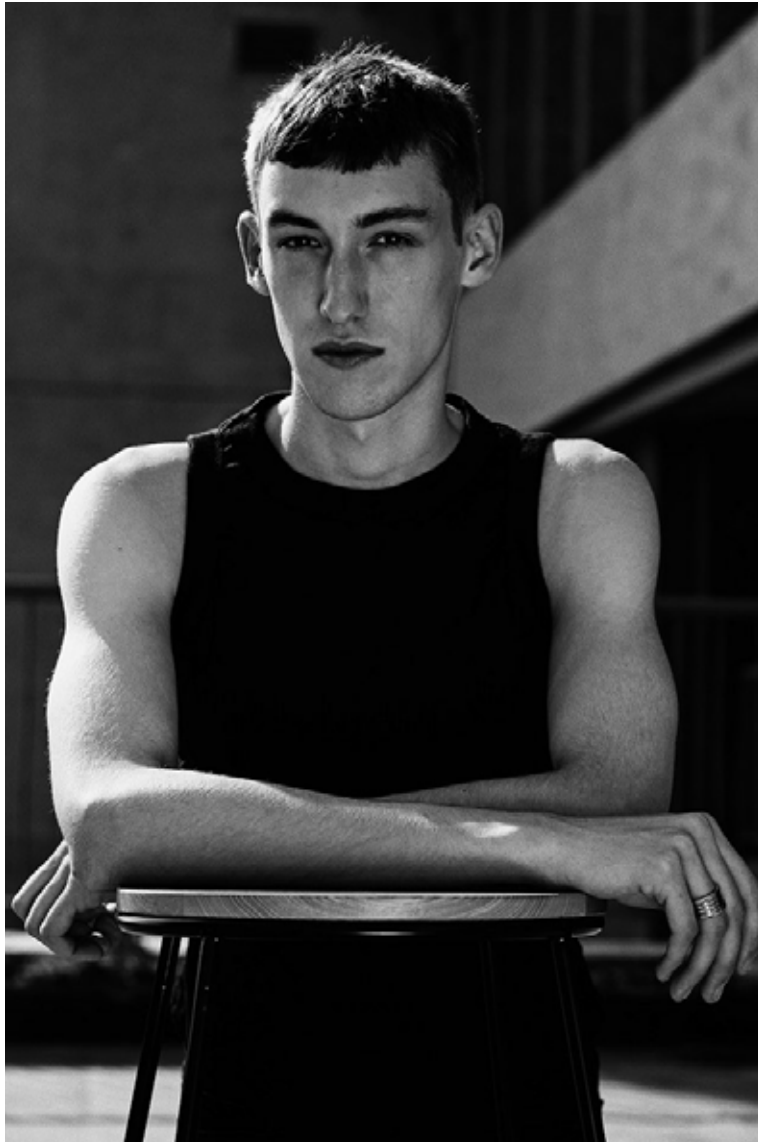

Cameron Longbottom

muumaa

MODEL MANAGEMENT

Cameron Longbottom

Height: 6'2" / 188 cm | Chest: 35.5" / 90 cm | Waist: 28" / 71 cm | Shoes: 9.5UK / 44EU | Hair: Brown | Eyes: Brown