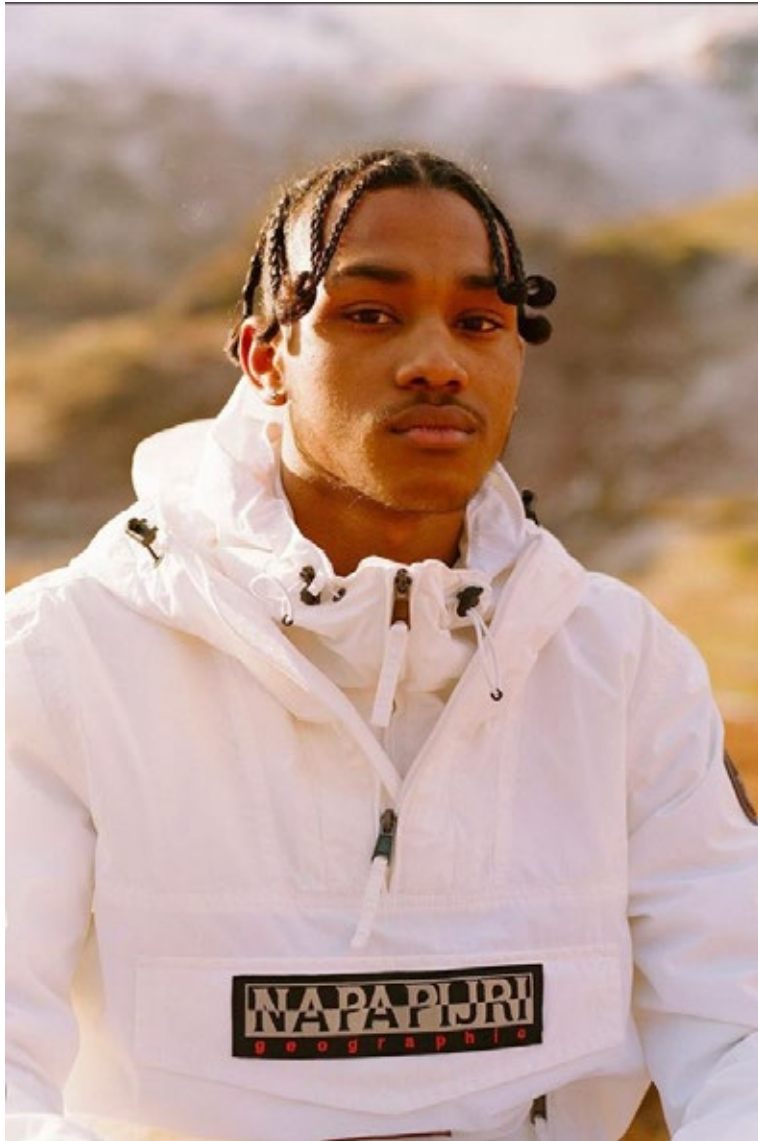

muumaa

MODEL MANAGEMENT

Chavaliay Stephenson

Height: 6'0" / 183 cm | Chest: 34" / 86 cm | Waist: 32" / 81 cm | Shoes: 8.5UK / 42EU | Hair: Black | Eyes: Brown

muumaa

MODEL MANAGEMENT

Chavaliy Stephenson

Height: 6'0" / 183 cm | Chest: 34" / 86 cm | Waist: 32" / 81 cm | Shoes: 8.5UK / 42EU | Hair: Black | Eyes: Brown

muumaa

MODEL MANAGEMENT

Chavaliay Stephenson

Height: 6'0" / 183 cm | Chest: 34" / 86 cm | Waist: 32" / 81 cm | Shoes: 8.5UK / 42EU | Hair: Black | Eyes: Brown

muumaa

MODEL MANAGEMENT

Chavaliay Stephenson

Height: 6'0" / 183 cm | Chest: 34" / 86 cm | Waist: 32" / 81 cm | Shoes: 8.5UK / 42EU | Hair: Black | Eyes: Brown