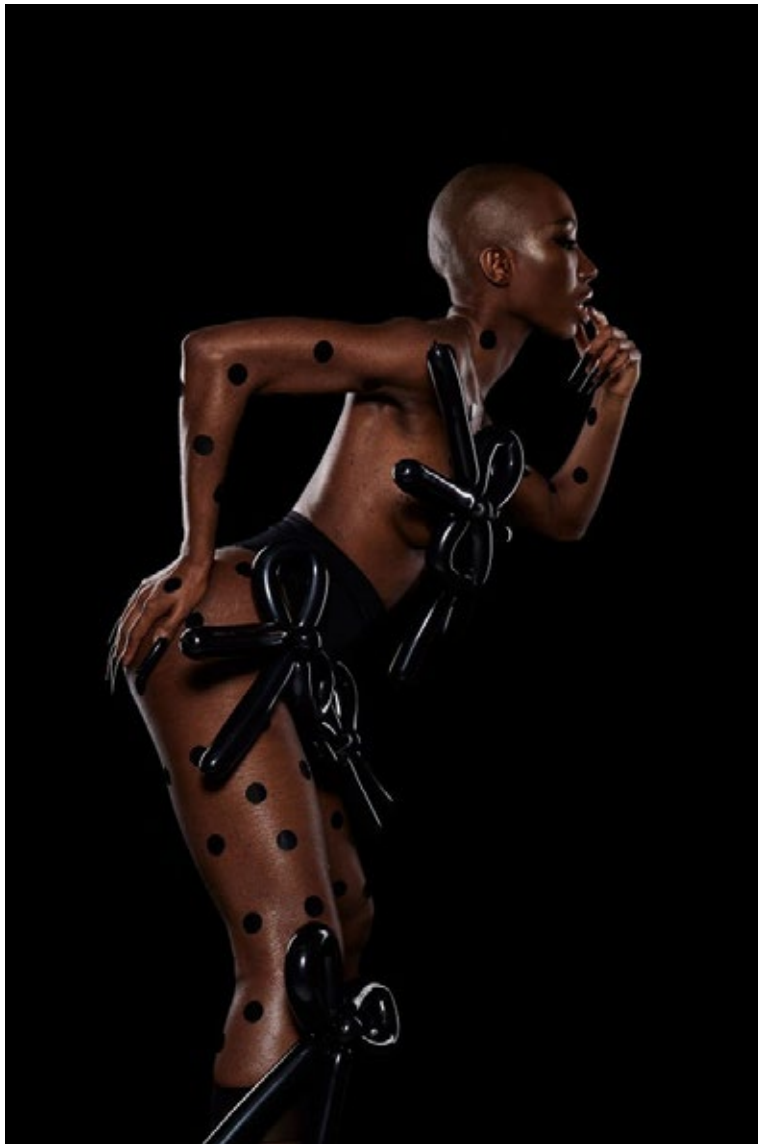

Chioma Ehiemere

muumaa

MODEL MANAGEMENT

Chioma Ehiemere

Height: 5'5.5" / 167 cm | Bust: 31" / 79 cm | Waist: 25" / 63 cm | Hips: 35" / 89 cm | Shoes: 6UK / 39EU | Hair: Black | Eyes: Brown