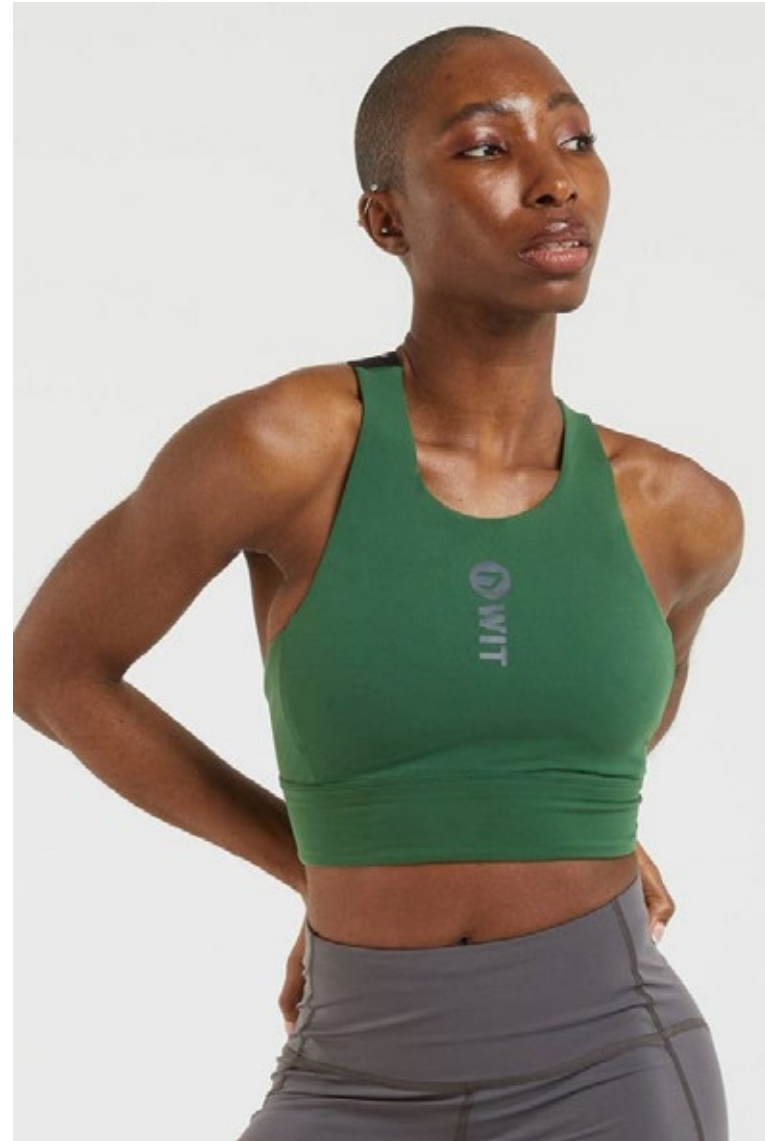

muumaa

MODEL MANAGEMENT

Chioma Ehiemere

Height: 5'5.5" / 167 cm | Bust: 31" / 79 cm | Waist: 25" / 63 cm | Hips: 35" / 89 cm | Shoes: 6UK / 39EU | Hair: Black | Eyes: Brown

muumaa

MODEL MANAGEMENT

Chioma Ehiemere

Height: 5'5.5" / 167 cm | Bust: 31" / 79 cm | Waist: 25" / 63 cm | Hips: 35" / 89 cm | Shoes: 6UK / 39EU | Hair: Black | Eyes: Brown