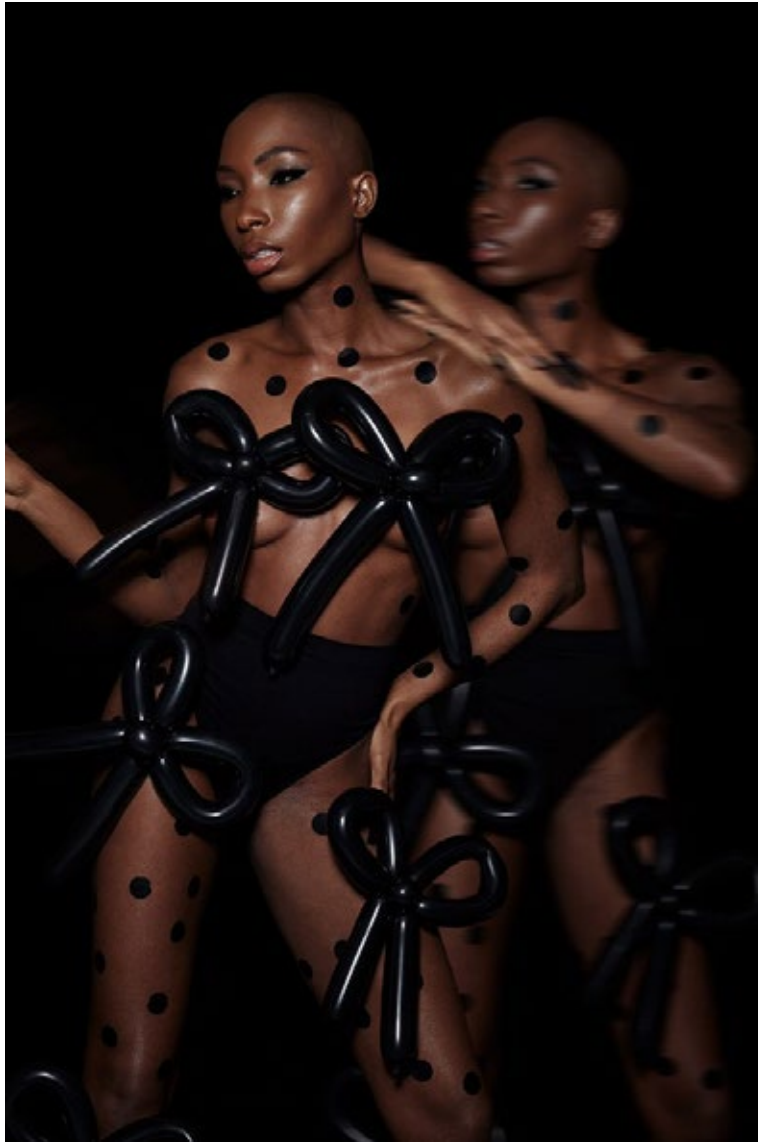

muumaa

MODEL MANAGEMENT

Chioma Ehiemere

Height: 5'5.5" / 167 cm | Bust: 31" / 79 cm | Waist: 25" / 63 cm | Hips: 35" / 89 cm | Shoes: 6UK / 39EU | Hair: Black | Eyes: Brown

muumaa

MODEL MANAGEMENT

Chioma Ehiemere

Height: 5'5.5" / 167 cm | Bust: 31" / 79 cm | Waist: 25" / 63 cm | Hips: 35" / 89 cm | Shoes: 6UK / 39EU | Hair: Black | Eyes: Brown

muumaa

MODEL MANAGEMENT

Chioma Ehiemere

Height: 5'5.5" / 167 cm | Bust: 31" / 79 cm | Waist: 25" / 63 cm | Hips: 35" / 89 cm | Shoes: 6UK / 39EU | Hair: Black | Eyes: Brown