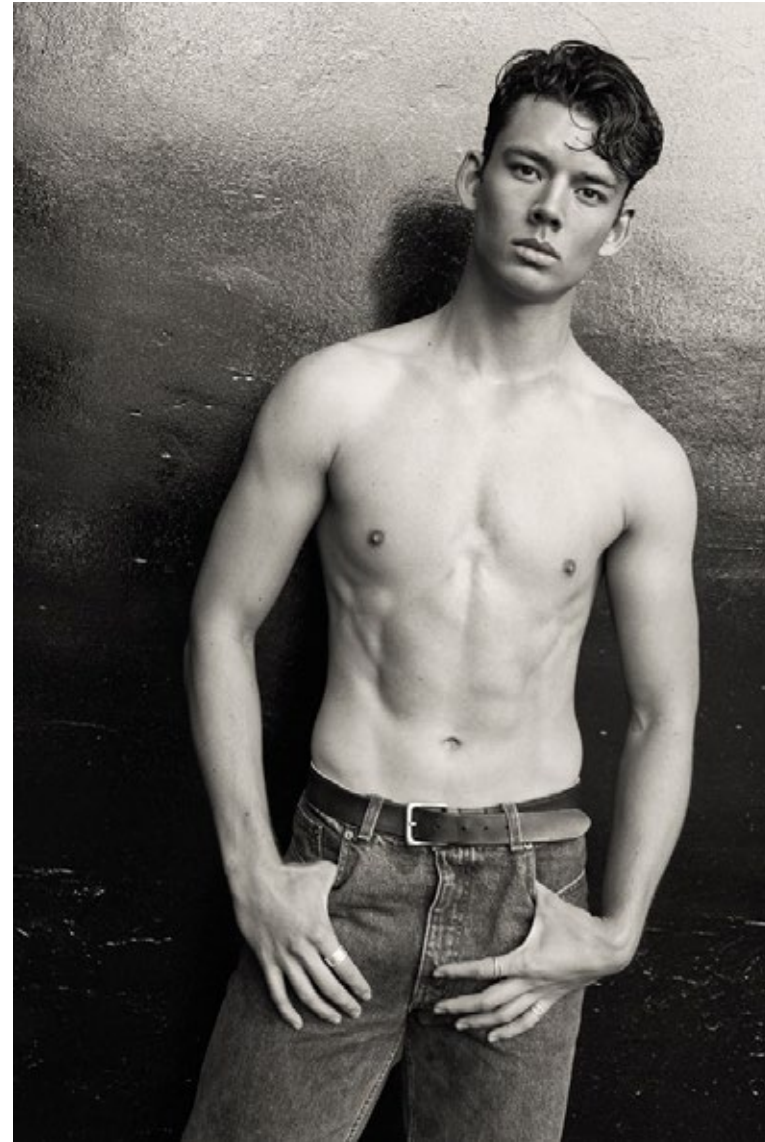

muumaa

MODEL MANAGEMENT

Declan McGrath

Height: 6'2.5" / 189 cm | Chest: 39" / 99 cm | Waist: 29" / 74 cm | Shoes: 11.5UK / 46.5EU | Hair: Brown | Eyes: Hazel

muumaa

MODEL MANAGEMENT

Declan McGrath

Height: 6'2.5" / 189 cm | Chest: 39" / 99 cm | Waist: 29" / 74 cm | Shoes: 11.5UK / 46.5EU | Hair: Brown | Eyes: Hazel

muumaa

MODEL MANAGEMENT

Declan McGrath

Height: 6'2.5" / 189 cm | Chest: 39" / 99 cm | Waist: 29" / 74 cm | Shoes: 11.5UK / 46.5EU | Hair: Brown | Eyes: Hazel

muumaa

MODEL MANAGEMENT

Declan McGrath

Height: 6'2.5' / 189 cm | Chest: 39" / 99 cm | Waist: 29" / 74 cm | Shoes: 11.5UK / 46.5EU | Hair: Brown | Eyes: Hazel

muumaa

MODEL MANAGEMENT

Declan McGrath

Height: 6'2.5" / 189 cm | Chest: 39" / 99 cm | Waist: 29" / 74 cm | Shoes: 11.5UK / 46.5EU | Hair: Brown | Eyes: Hazel