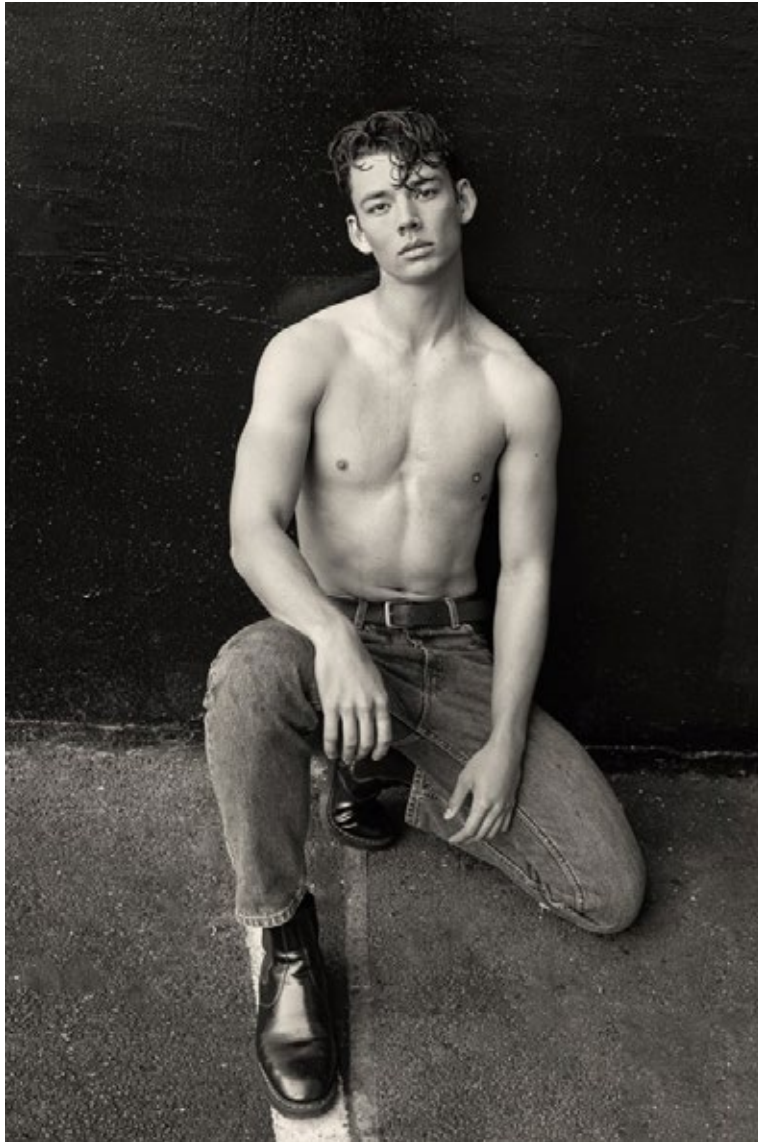

muumaa

MODEL MANAGEMENT

Declan McGrath

Height: 6'2.5" / 189 cm | Chest: 39" / 99 cm | Waist: 29" / 74 cm | Shoes: 11.5UK / 46.5EU | Hair: Brown | Eyes: Hazel

muumaa

MODEL MANAGEMENT

Declan McGrath

Height: 6'2.5" / 189 cm | Chest: 39" / 99 cm | Waist: 29" / 74 cm | Shoes: 11.5UK / 46.5EU | Hair: Brown | Eyes: Hazel

muumaa

MODEL MANAGEMENT

Declan McGrath

Height: 6'2.5" / 189 cm | Chest: 39" / 99 cm | Waist: 29" / 74 cm | Shoes: 11.5UK / 46.5EU | Hair: Brown | Eyes: Hazel

muumaa

MODEL MANAGEMENT

Declan McGrath

Height: 6'2.5' / 189 cm | Chest: 39" / 99 cm | Waist: 29" / 74 cm | Shoes: 11.5UK / 46.5EU | Hair: Brown | Eyes: Hazel

muumaa

MODEL MANAGEMENT

Declan McGrath

Height: 6'2.5" / 189 cm | Chest: 39" / 99 cm | Waist: 29" / 74 cm | Shoes: 11.5UK / 46.5EU | Hair: Brown | Eyes: Hazel