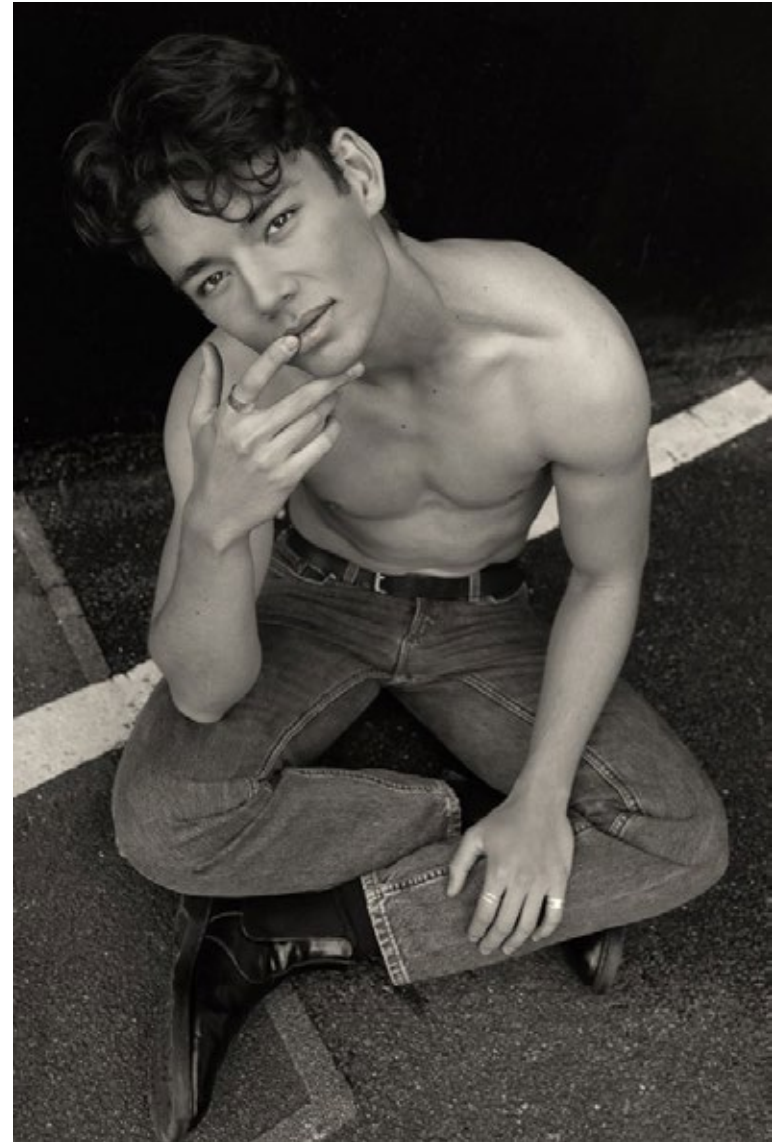

muumaa

MODEL MANAGEMENT

Declan McGrath

Height: 6'2.5" / 189 cm | Chest: 39" / 99 cm | Waist: 29" / 74 cm | Shoes: 11.5UK / 46.5EU | Hair: Brown | Eyes: Hazel

muumaa

MODEL MANAGEMENT

Declan McGrath

Height: 6'2.5" / 189 cm | Chest: 39" / 99 cm | Waist: 29" / 74 cm | Shoes: 11.5UK / 46.5EU | Hair: Brown | Eyes: Hazel