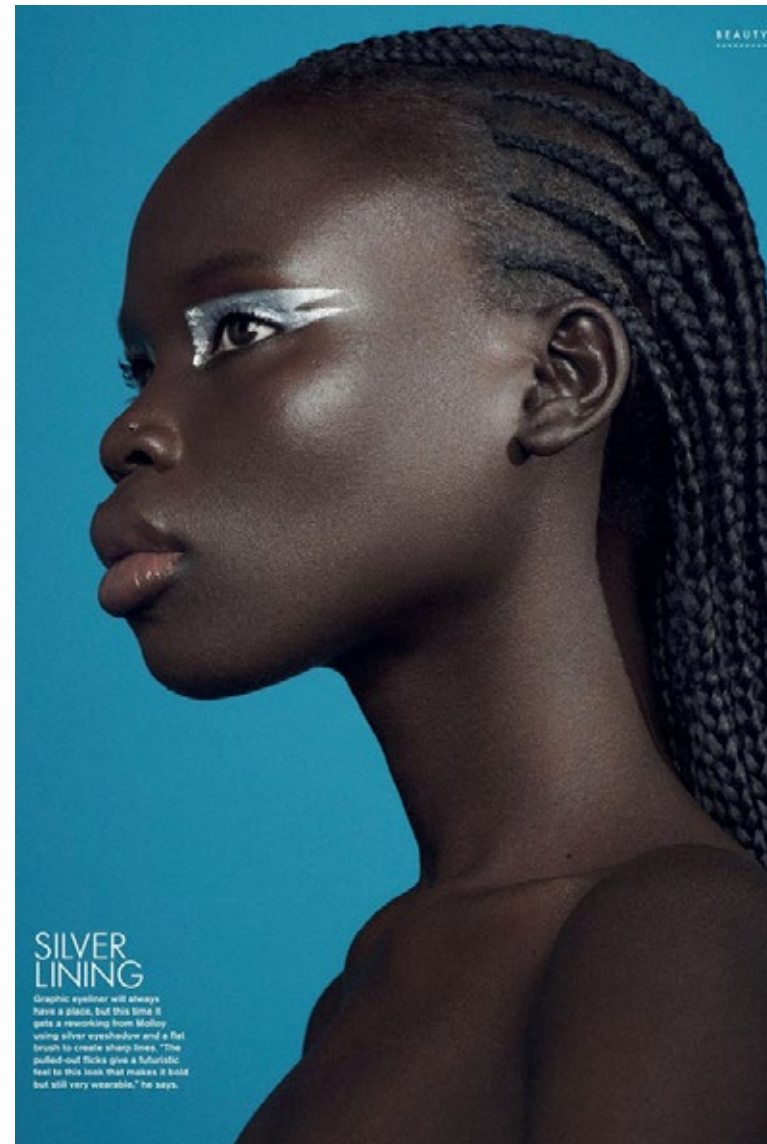

muumaa

MODEL MANAGEMENT

Florence Baitio

Height: 5'5" / 165 cm | Bust: 32" / 81 cm | Waist: 24" / 61 cm | Hips: 33" / 84 cm | Shoes: 6UK / 39.5EU | Hair: Black | Eyes: Black

muumaa

MODEL MANAGEMENT

Florence Baitio

Height: 5'5" / 165 cm | Bust: 32" / 81 cm | Waist: 24" / 61 cm | Hips: 33" / 84 cm | Shoes: 6UK / 39.5EU | Hair: Black | Eyes: Black

muumaa

MODEL MANAGEMENT

Florence Baitio

Height: 5'5" / 165 cm | Bust: 32" / 81 cm | Waist: 24" / 61 cm | Hips: 33" / 84 cm | Shoes: 6UK / 39.5EU | Hair: Black | Eyes: Black

muumaa

MODEL MANAGEMENT

Florence Baitio

Height: 5'.5" / 165 cm | Bust: 32" / 81 cm | Waist: 24" / 61 cm | Hips: 33" / 84 cm | Shoes: 6UK / 39.5EU | Hair: Black | Eyes: Black

muumaa

MODEL MANAGEMENT

Florence Baitio