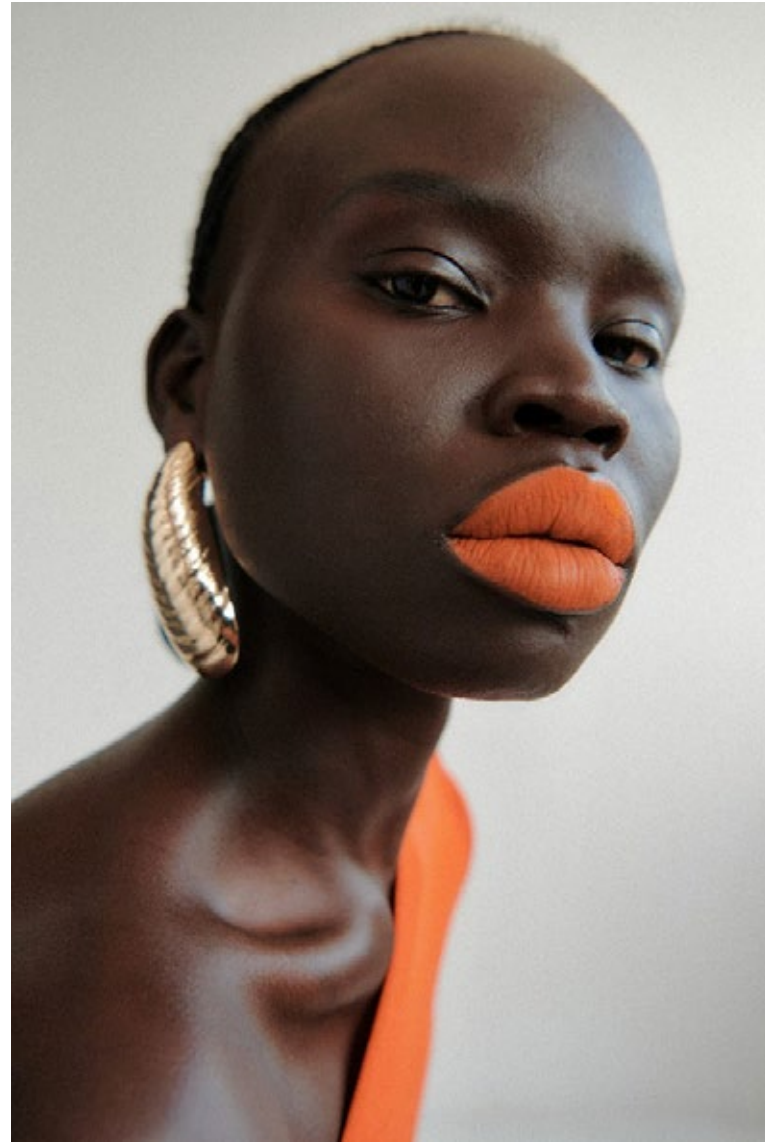

muumaa

MODEL MANAGEMENT

Florence Baitio

Height: 5'5" / 165 cm | Bust: 32" / 81 cm | Waist: 24" / 61 cm | Hips: 33" / 84 cm | Shoes: 6UK / 39.5EU | Hair: Black | Eyes: Black

muumaa

MODEL MANAGEMENT

Florence Baitio

Height: 5'5" / 165 cm | Bust: 32" / 81 cm | Waist: 24" / 61 cm | Hips: 33" / 84 cm | Shoes: 6UK / 39.5EU | Hair: Black | Eyes: Black

muumaa

MODEL MANAGEMENT

Florence Baitio

Height: 5'5" / 165 cm | Bust: 32" / 81 cm | Waist: 24" / 61 cm | Hips: 33" / 84 cm | Shoes: 6UK / 39.5EU | Hair: Black | Eyes: Black

muumaa

MODEL MANAGEMENT

Florence Baitio

Height: 5'.5" / 165 cm | Bust: 32" / 81 cm | Waist: 24" / 61 cm | Hips: 33" / 84 cm | Shoes: 6UK / 39.5EU | Hair: Black | Eyes: Black

muumaa

MODEL MANAGEMENT

Florence Baitio