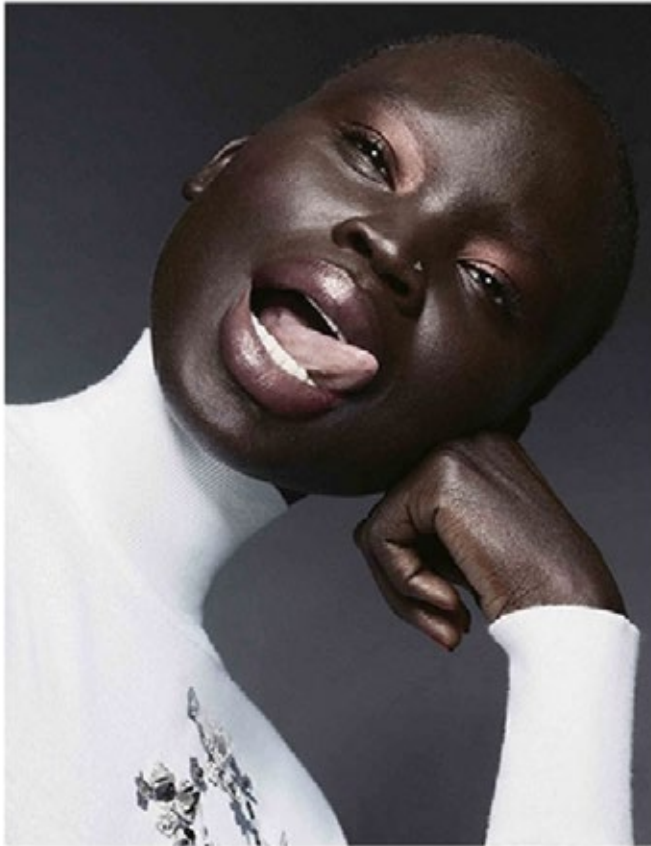

muumaa

MODEL MANAGEMENT

Florence Baitio

Height: 5'5" / 165 cm | Bust: 32" / 81 cm | Waist: 24" / 61 cm | Hips: 33" / 84 cm | Shoes: 6UK / 39.5EU | Hair: Black | Eyes: Black

muumaa

MODEL MANAGEMENT

Florence Baitio

muumaa

MODEL MANAGEMENT

HEAVY METAL
Win the beauty game this autumn with
Chanel Beauty's bronzes, silvers and golds

PHOTOGRAPHER Beard Lundh
FASHION AND BEAUTY EDITOR Marco Antese using
CHANEL Les 4 Ombres Teed and CHANEL N°5 Allure