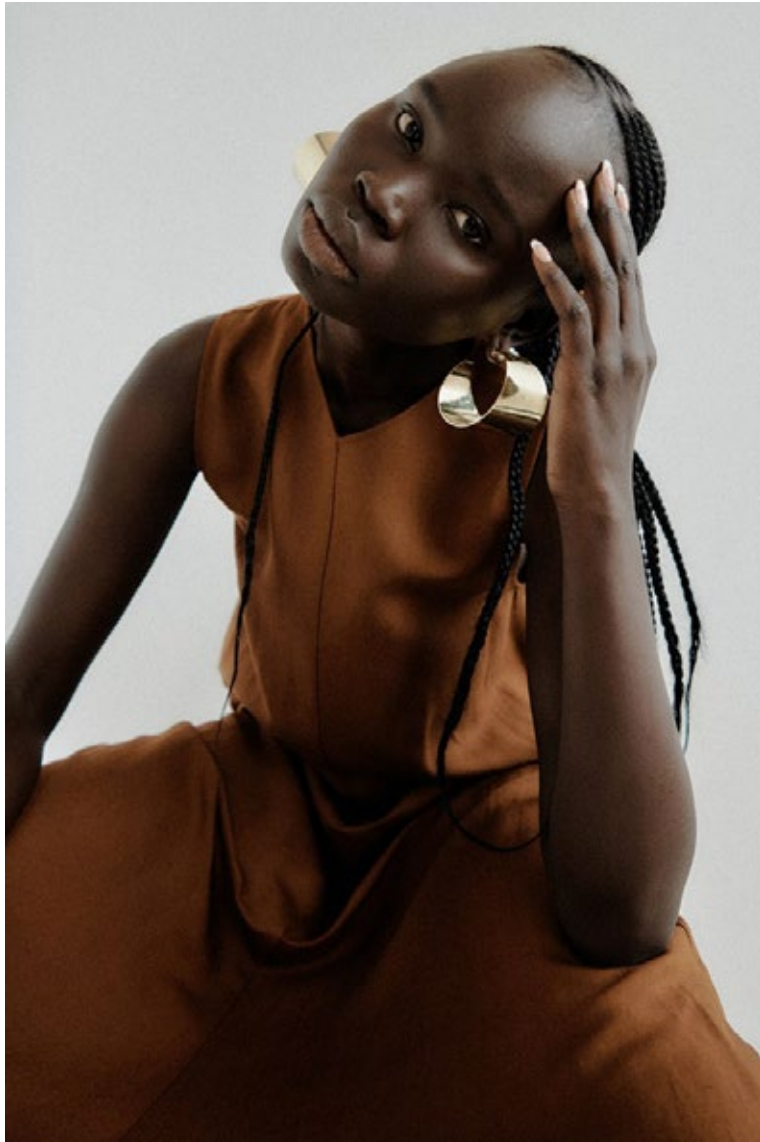

muumaa

MODEL MANAGEMENT

Florence Baitio

Height: 5'5" / 165 cm | Bust: 32" / 81 cm | Waist: 24" / 61 cm | Hips: 33" / 84 cm | Shoes: 6UK / 39.5EU | Hair: Black | Eyes: Black

muumaa

MODEL MANAGEMENT

Florence Baitio