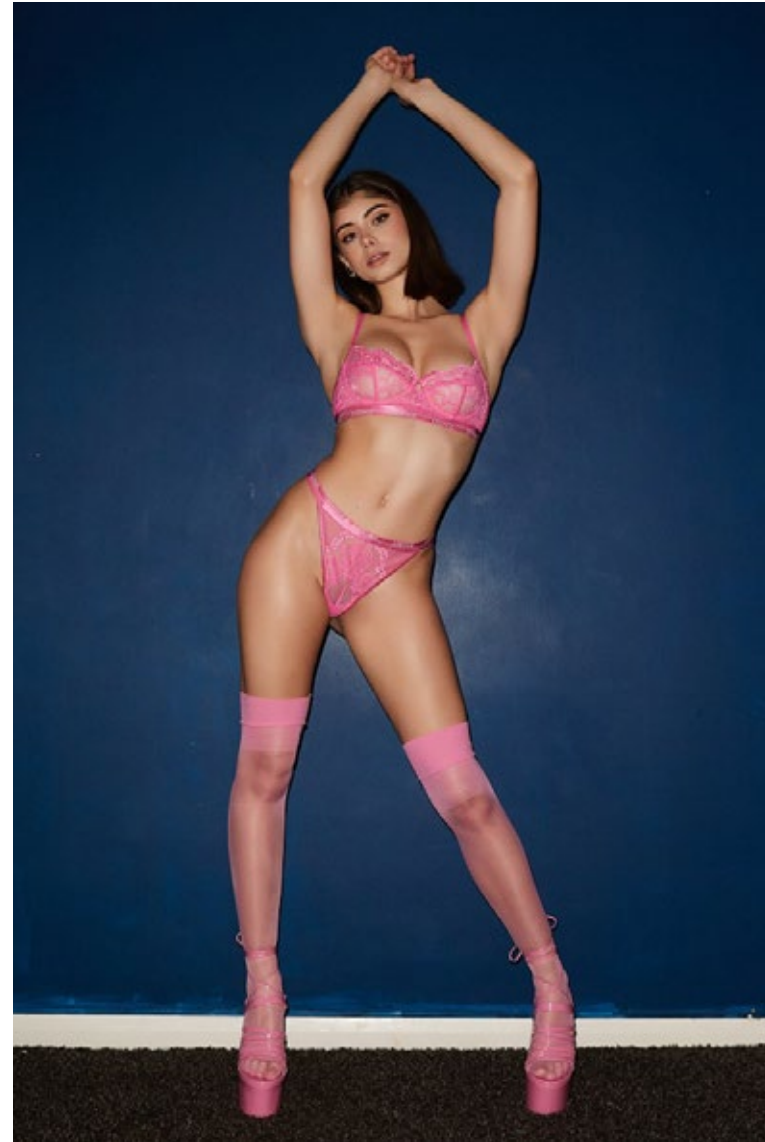

muumaa

MODEL MANAGEMENT

Georgia Cox

Height: 5'7.5" / 171 cm | Bust: 32.5" / 82 cm | Waist: 23.5" / 60 cm | Hips: 34.5" / 88 cm | Shoes: 6UK / 39EU | Hair: Brown | Eyes: Hazel