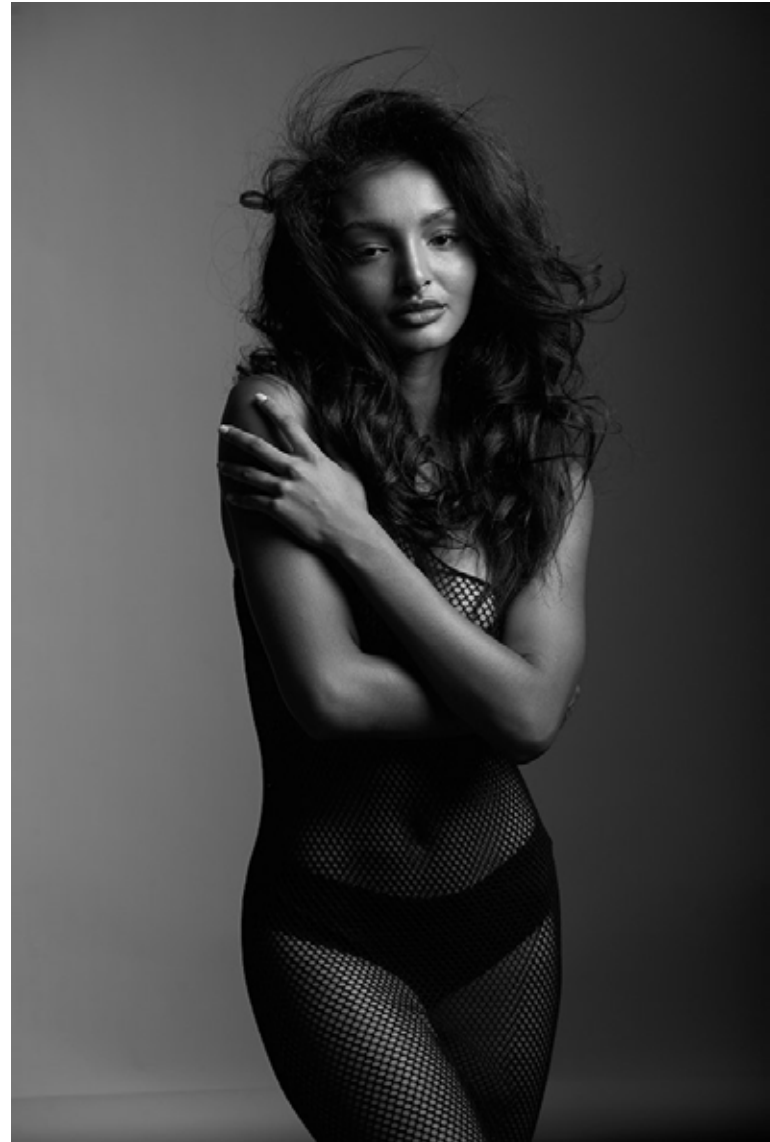

# muumaa

MODEL MANAGEMENT

Heidi Elgaili

Height: 5'5" / 165 cm | Bust: 34.5" / 88 cm | Waist: 23" / 59 cm | Hips: 35" / 89 cm | Shoes: 6UK / 39EU | Hair: Brown | Eyes: Brown