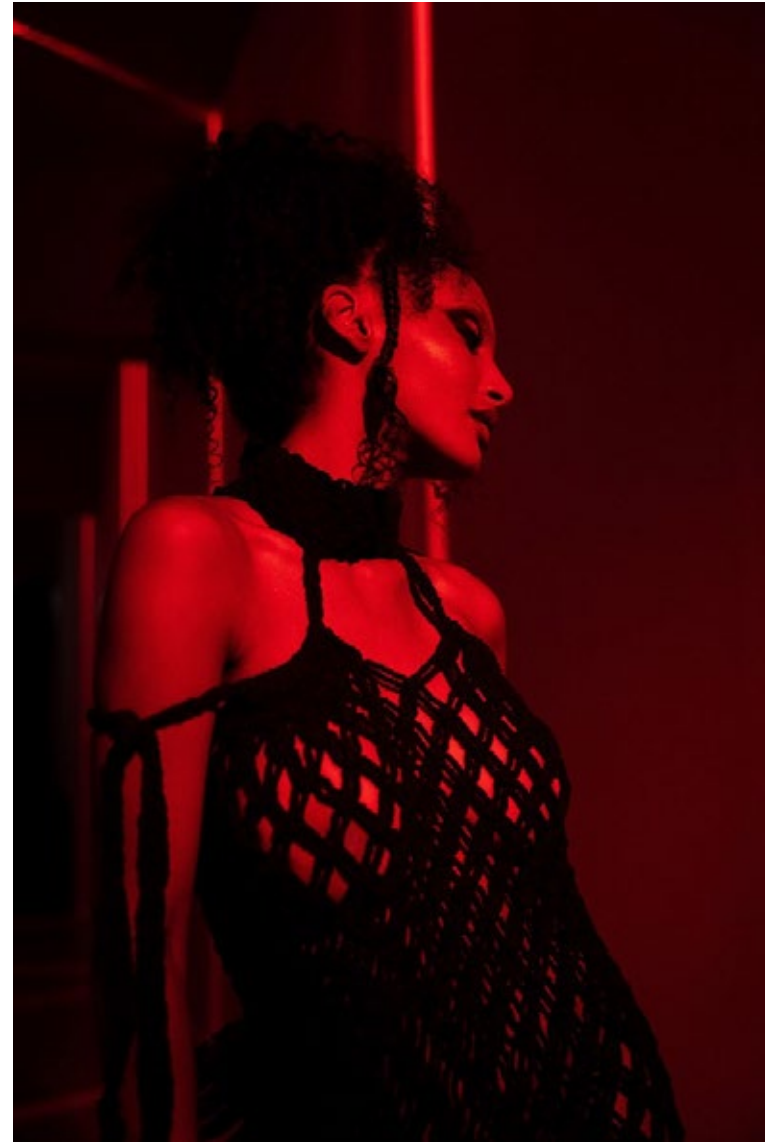

# muumaa

MODEL MANAGEMENT

Heidi Elgaili

Height: 5'5" / 165 cm | Bust: 34.5" / 88 cm | Waist: 23" / 59 cm | Hips: 35" / 89 cm | Shoes: 6UK / 39EU | Hair: Brown | Eyes: Brown