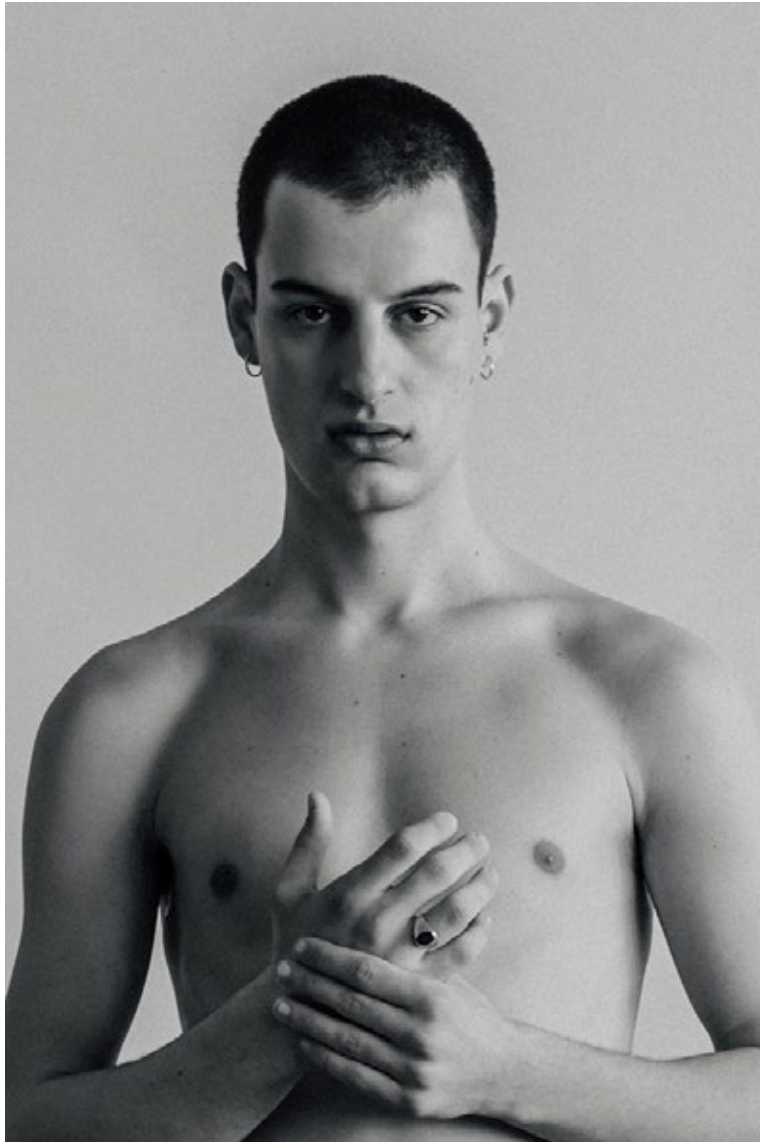

muumaa

MODEL MANAGEMENT

Vangelis Pappas

Height: 6'2.5" / 189 cm | Chest: 36" / 91 cm | Waist: 28" / 71 cm | Shoes: 9UK / 43EU | Hair: Black | Eyes: Brown

muumaa

MODEL MANAGEMENT

Vangelis Pappas

Height: 6'2.5" / 189 cm | Chest: 36" / 91 cm | Waist: 28" / 71 cm | Shoes: 9UK / 43EU | Hair: Black | Eyes: Brown

muumaa

MODEL MANAGEMENT

Vangelis Pappas

Height: 6'2.5" / 189 cm | Chest: 36" / 91 cm | Waist: 28" / 71 cm | Shoes: 9UK / 43EU | Hair: Black | Eyes: Brown