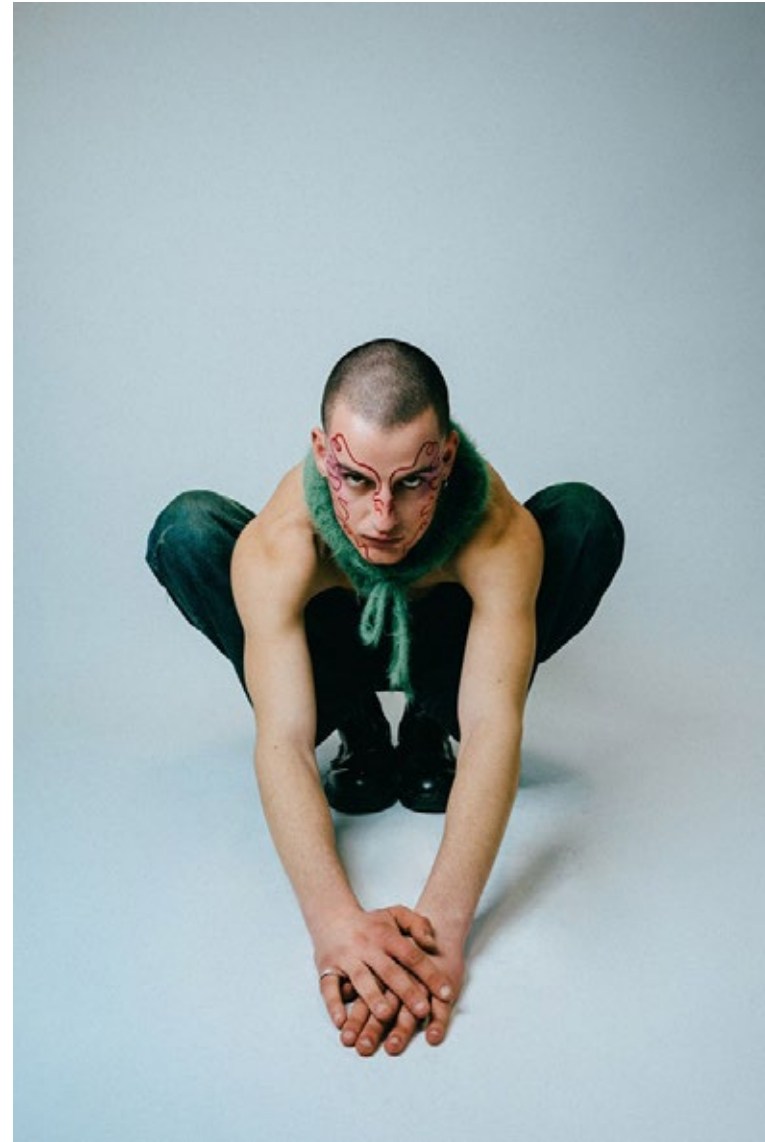

muumaa

MODEL MANAGEMENT

Vangelis Pappas

Height: 6'2.5" / 189 cm | Chest: 36" / 91 cm | Waist: 28" / 71 cm | Shoes: 9UK / 43EU | Hair: Black | Eyes: Brown

muumaa

MODEL MANAGEMENT

Vangelis Pappas

Height: 6'2.5" / 189 cm | Chest: 36" / 91 cm | Waist: 28" / 71 cm | Shoes: 9UK / 43EU | Hair: Black | Eyes: Brown

muumaa

MODEL MANAGEMENT

Vangelis Pappas

Height: 6'2.5" / 189 cm | Chest: 36" / 91 cm | Waist: 28" / 71 cm | Shoes: 9UK / 43EU | Hair: Black | Eyes: Brown