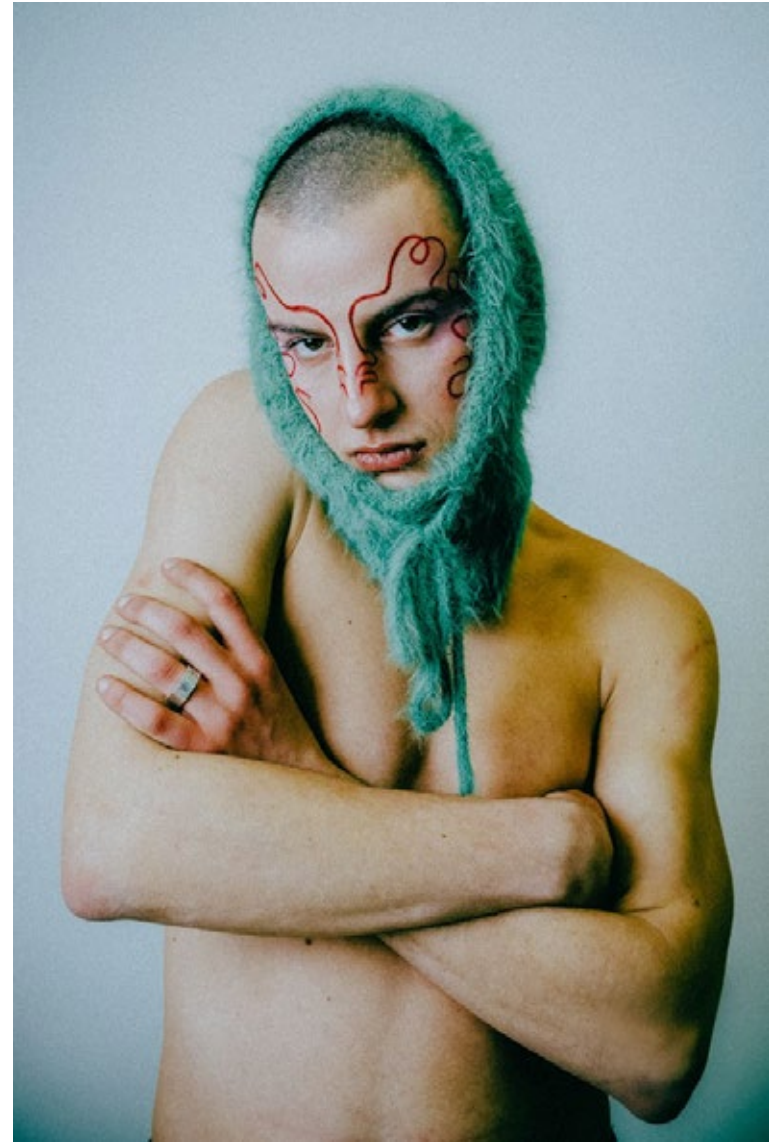

muumaa

MODEL MANAGEMENT

Vangelis Pappas

Height: 6'2.5" / 189 cm | Chest: 36" / 91 cm | Waist: 28" / 71 cm | Shoes: 9UK / 43EU | Hair: Black | Eyes: Brown

muumaa

MODEL MANAGEMENT

Vangelis Pappas

Height: 6'2.5" / 189 cm | Chest: 36" / 91 cm | Waist: 28" / 71 cm | Shoes: 9UK / 43EU | Hair: Black | Eyes: Brown