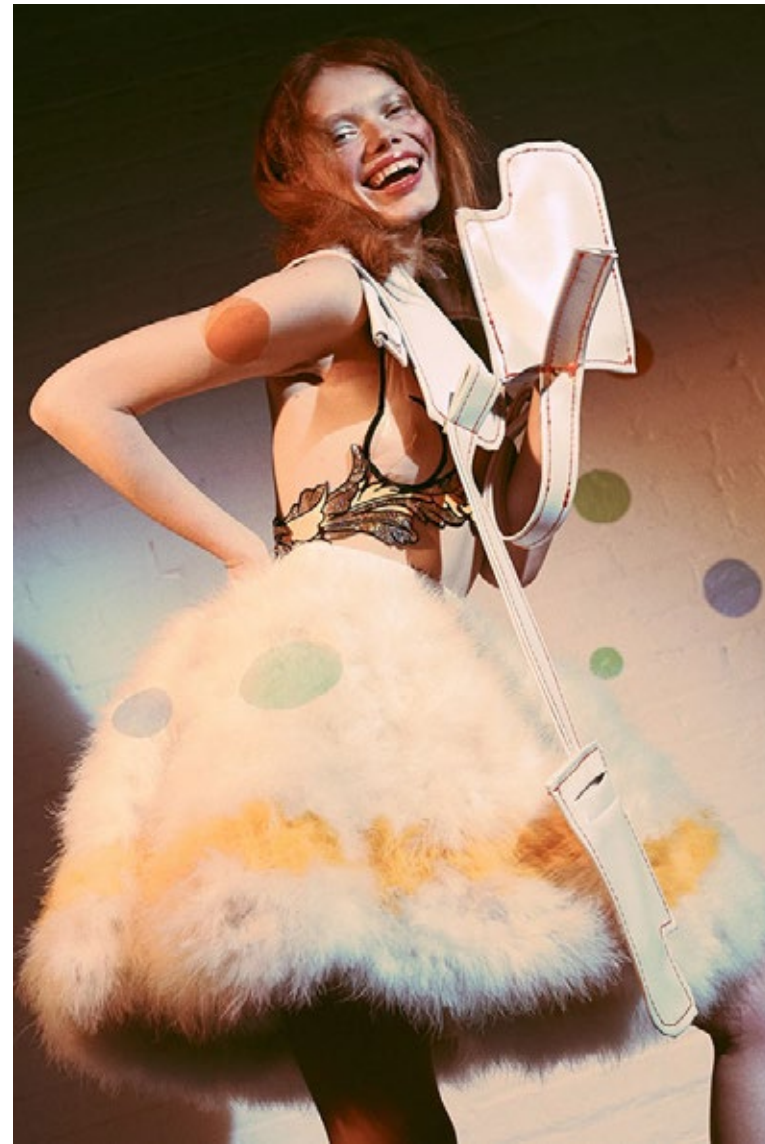

muumaa

MODEL MANAGEMENT

Veronika Rusakova

Height: 5'10" / 178 cm | Bust: 33.5" / 85 cm | Waist: 25" / 63 cm | Hips: 37" / 94 cm | Shoes: 6.5UK / 40EU | Hair: Auburn Red | Eyes: Green