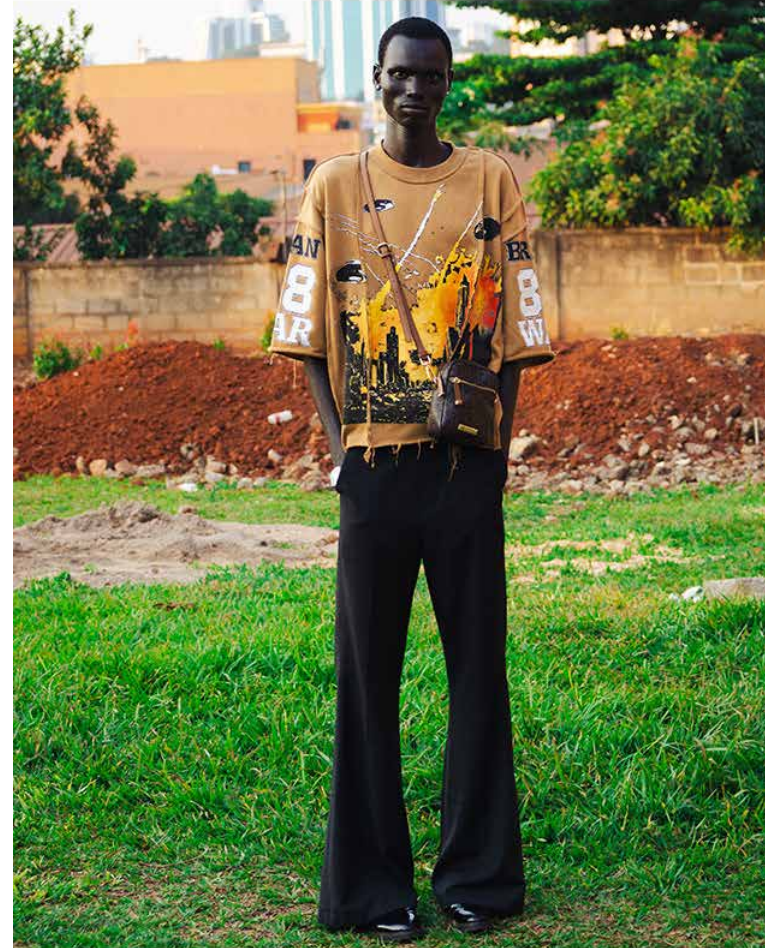

muumaa

MODEL MANAGEMENT

Daniel A

Height: 6'2,5 / 189 cm | Chest: 34,5" / 87 cm | Waist: 31" / 79 cm | Shoes: 8.5UK / 43EU | Hair: Black | Eyes: Brown

muumaa

MODEL MANAGEMENT

Daniel A

Height: 6'2,5 / 189 cm | Chest: 34,5" / 87 cm | Waist: 31" / 79 cm | Shoes: 8.5UK / 43EU | Hair: Black | Eyes: Brown

muumaa

MODEL MANAGEMENT

Daniel A

Height: 6'2,5 / 189 cm | Chest: 34,5" / 87 cm | Waist: 31" / 79 cm | Shoes: 8.5UK / 43EU | Hair: Black | Eyes: Brown